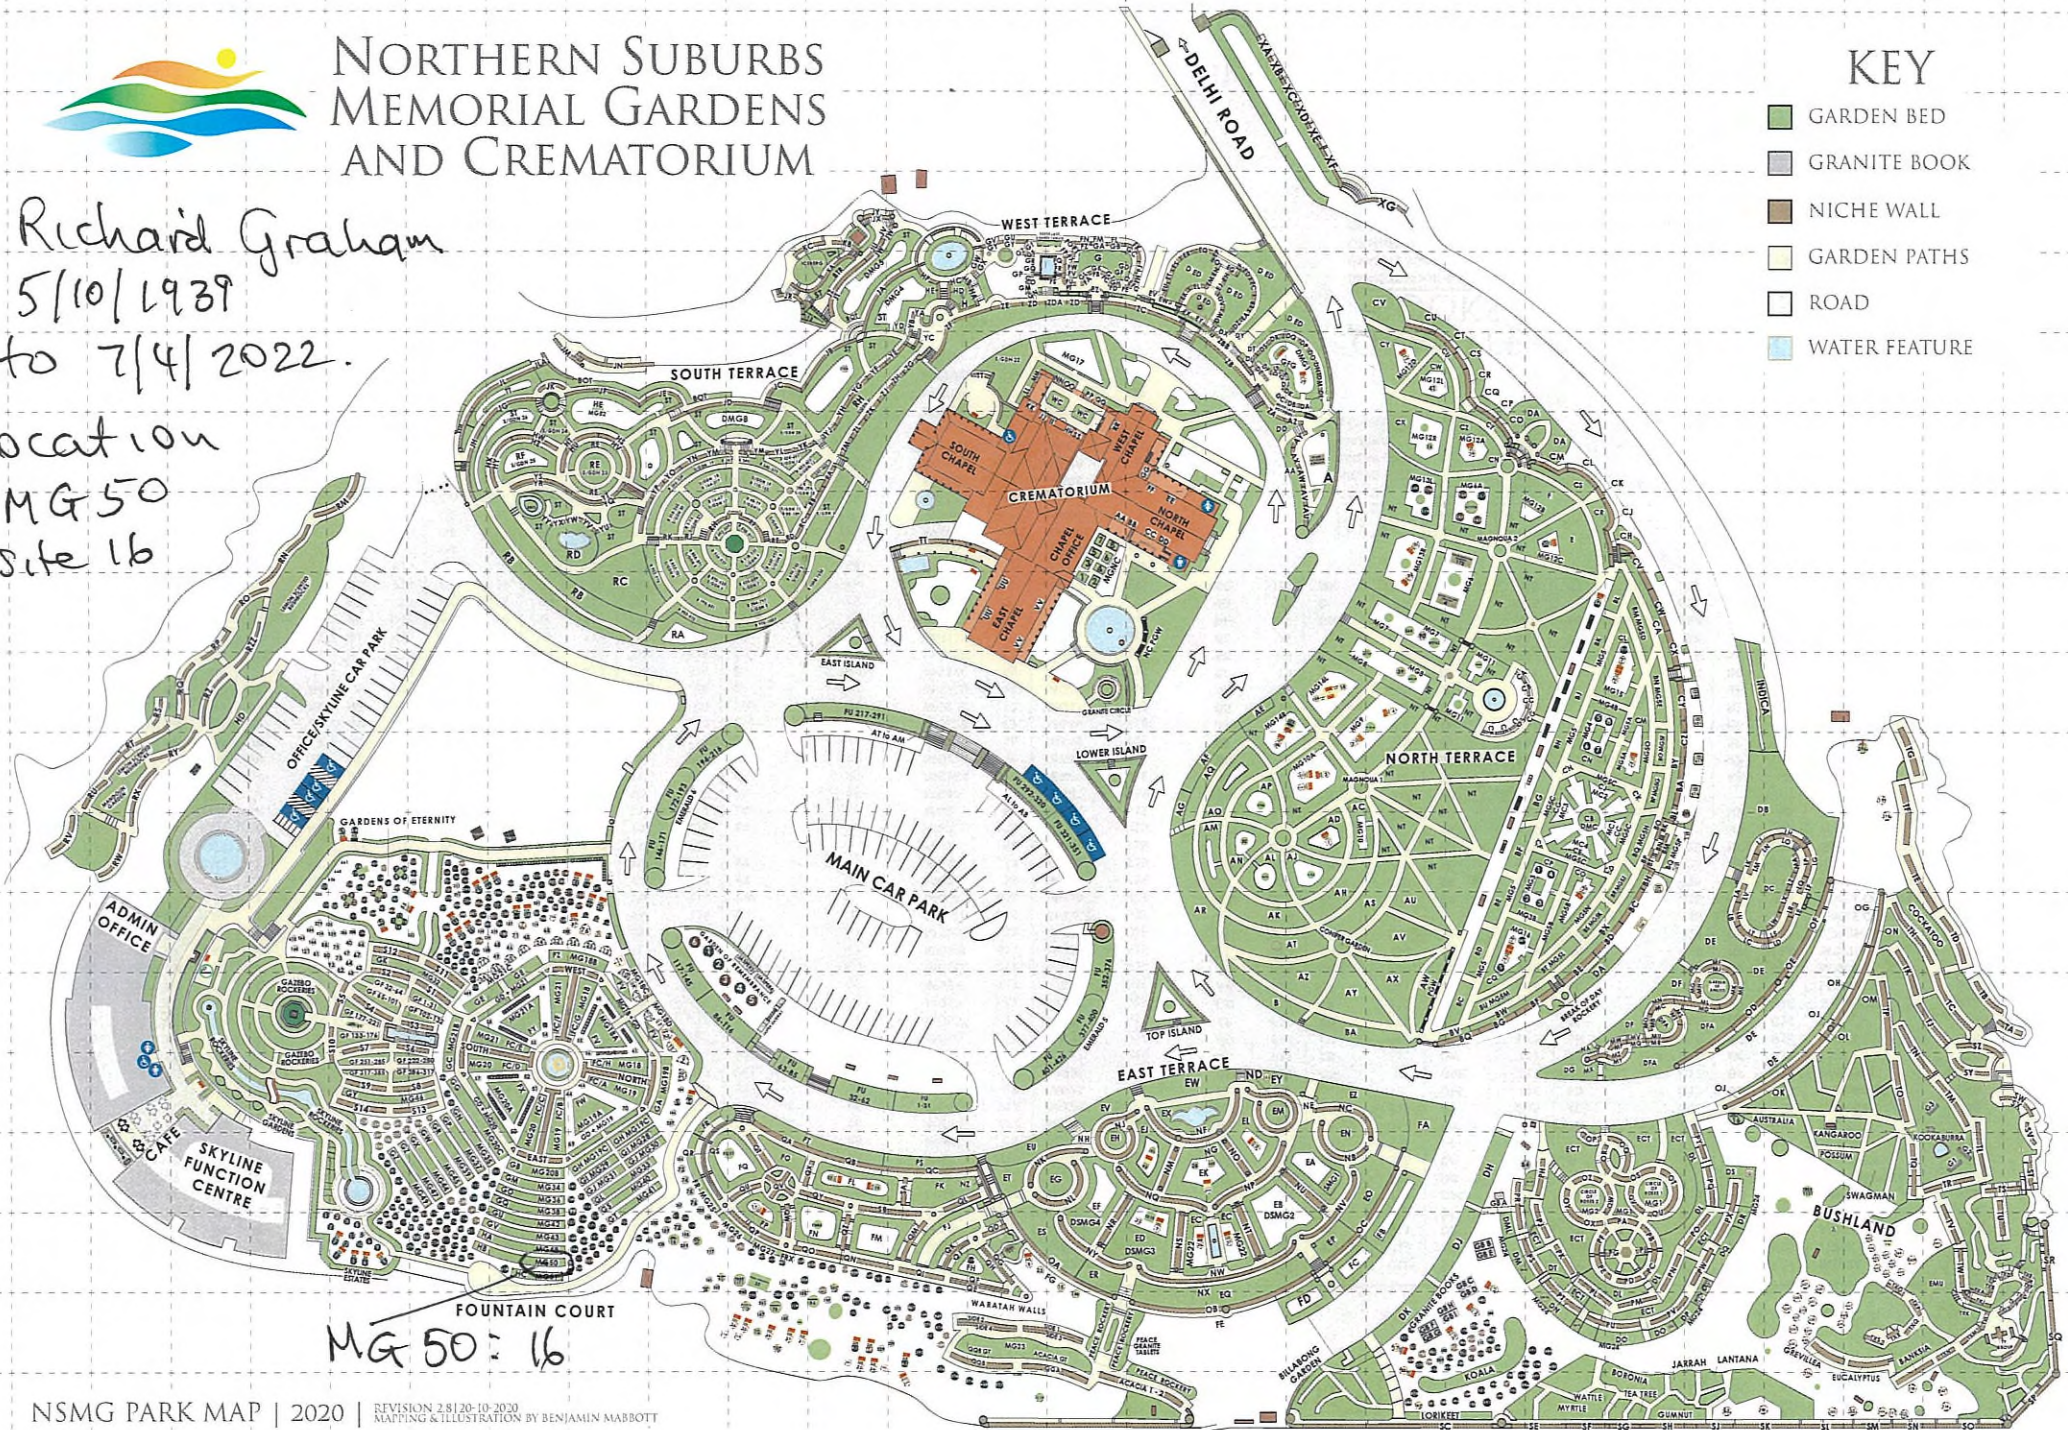

NORTHERN SUBURBS MEMORIAL GARDENS AND CREMATORIUM

KEY

- GARDEN BED
- GRANITE BOOK
- NICHE WALL
- GARDEN PATHS
- ROAD
- WATER FEATURE

Richard Graham
5/10/1939
to 7/4/2022.

Location
MG 50
Site 16

MG 50: 16